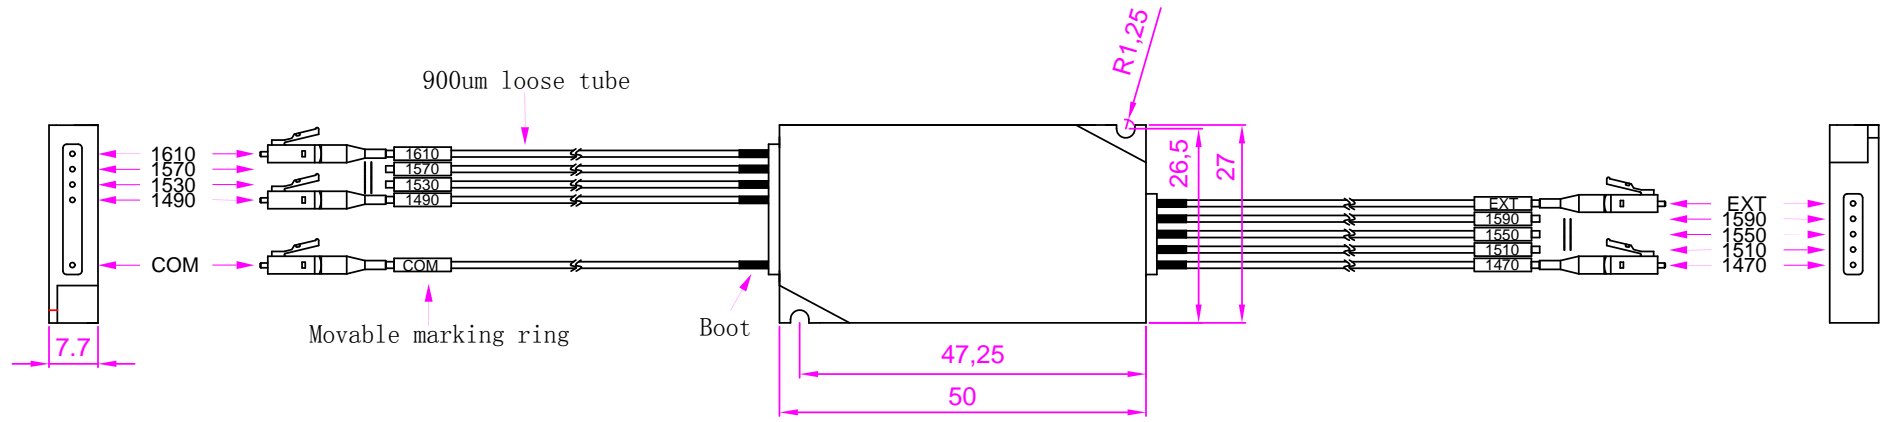

Note:  
 1. Aluminum box, Black;  
 2. Fiber type: customization  
 3. Fiber length: customization

Title	CCWDM Module (8CH+EXT)		
Item number	/	Drawing No.	HYC-WDM-006
Drawing	YH	Date	2017.05.19
Check	LK	Version	A/0
Approval	LSC	Unit:mm	⊗