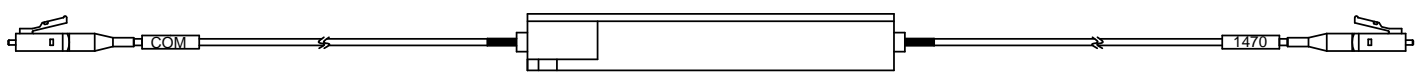

Note:  
 1. Aluminum box, Black;  
 2. Fiber type: customization  
 3. Fiber length: customization

Title	CCWDM Module (8CH+EXT)		
Item number	/	Drawing No.	HYC-WDM-006
Drawing	YH	Date	2017.05.19
Check	LK	Version	A/0
Approval	LSC	Unit:mm	⊗