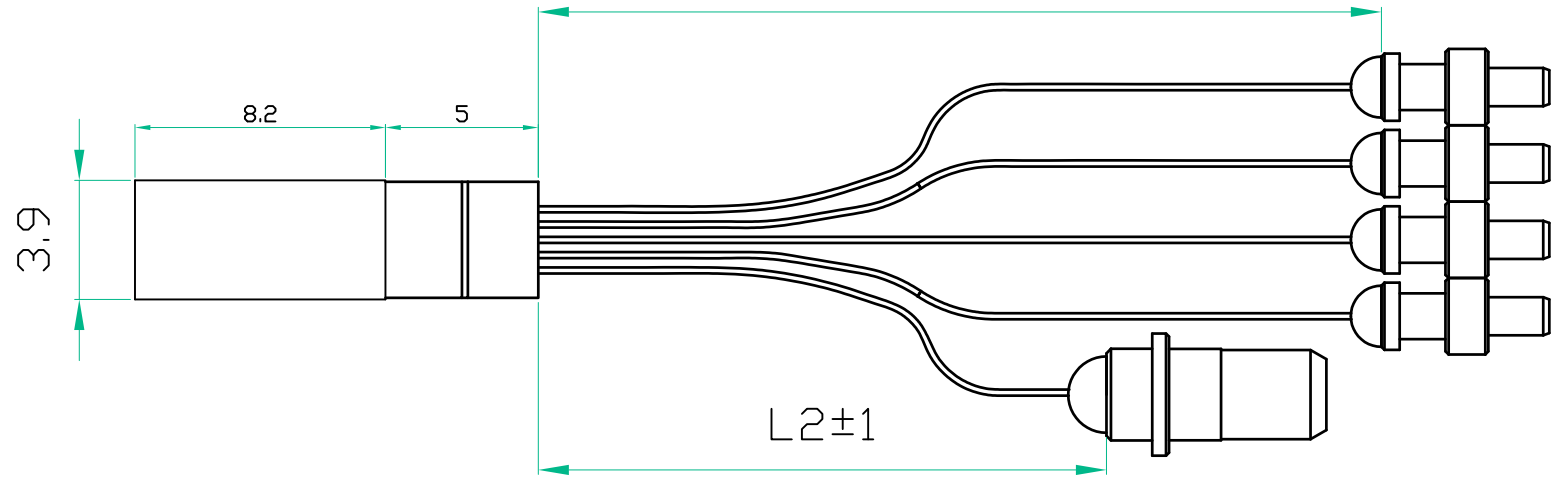

A B C D E F G H

Version	Date	Amending content	Editor
A/0	2018.12.05	/	YH

Title	AWG CWDM4 Mux			 HYC Page:2-1
Item number	/	Drawing No.	HYC-WDM-018	
Drawing	YH	Date	2018. 12. 05	
Check	LK	Version	A/0	
Approval	LSC	Unit:mm	☉ ☐	

A B C D E F G H

Version	Date	Amending content	Editor
A/0	2018.12.05	/	YH

1
2
3
4
5
6

Title	AWG CWDM4 Demux			 HYC Page:2-2
Item number	/	Drawing No.	HYC-WDM-018	
Drawing	YH	Date	2018. 12. 05	
Check	LK	Version	A/0	
Approval	LSC	Unit:mm	☉ □	