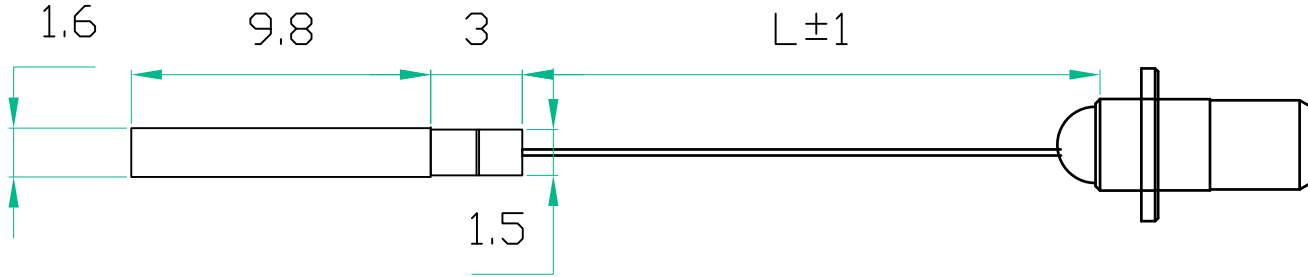

A B C D E F G H

Version	Date	Amending content	Editor
A/0	2018.12.05	/	YH

Title	AWG CWDM4 Mux			 HYC Page:2-1
Item number	/	Drawing No.	HYC-WDM-018	
Drawing	YH	Date	2018. 12. 05	
Check	LK	Version	A/0	
Approval	LSC	Unit:mm	☉ ☐	

A B C D E F G H

Version	Date	Amending content	Editor
A/0	2018.12.05	/	YH

1
2
3
4
5
6

Title	AWG CWDM4 Demux			 HYC Page:2-2
Item number	/	Drawing No.	HYC-WDM-018	
Drawing	YH	Date	2018. 12. 05	
Check	LK	Version	A/0	
Approval	LSC	Unit:mm	☉ □	