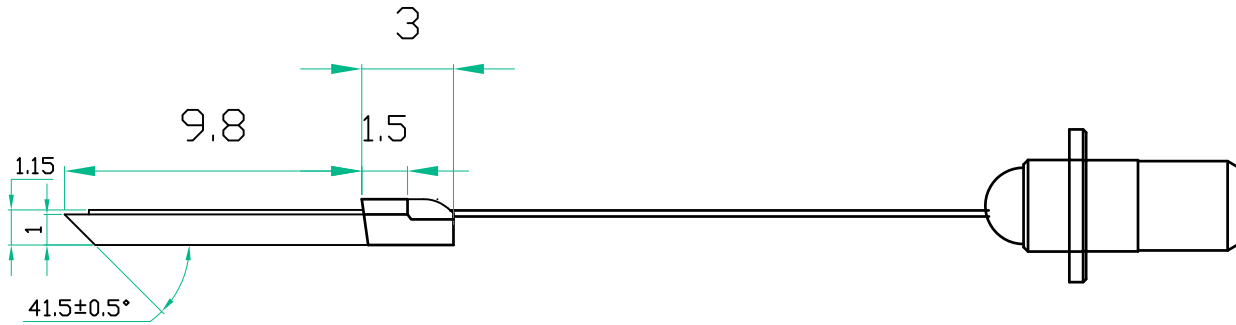

A B C D E F G H

Version	Date	Amending content	Editor
A/0	2018.12.05	/	YH

Title	AWG CWDM4 Mux			 HYC Page:2-1
Item number	/	Drawing No.	HYC-WDM-018	
Drawing	YH	Date	2018. 12. 05	
Check	LK	Version	A/0	
Approval	LSC	Unit:mm	☉ ☐	

A B C D E F G H

Version	Date	Amending content	Editor
A/0	2018.12.05	/	YH

1
2
3
4
5
6

Title	AWG CWDM4 Demux			 HYC Page:2-2
Item number	/	Drawing No.	HYC-WDM-018	
Drawing	YH	Date	2018. 12. 05	
Check	LK	Version	A/0	
Approval	LSC	Unit:mm	☉ □	