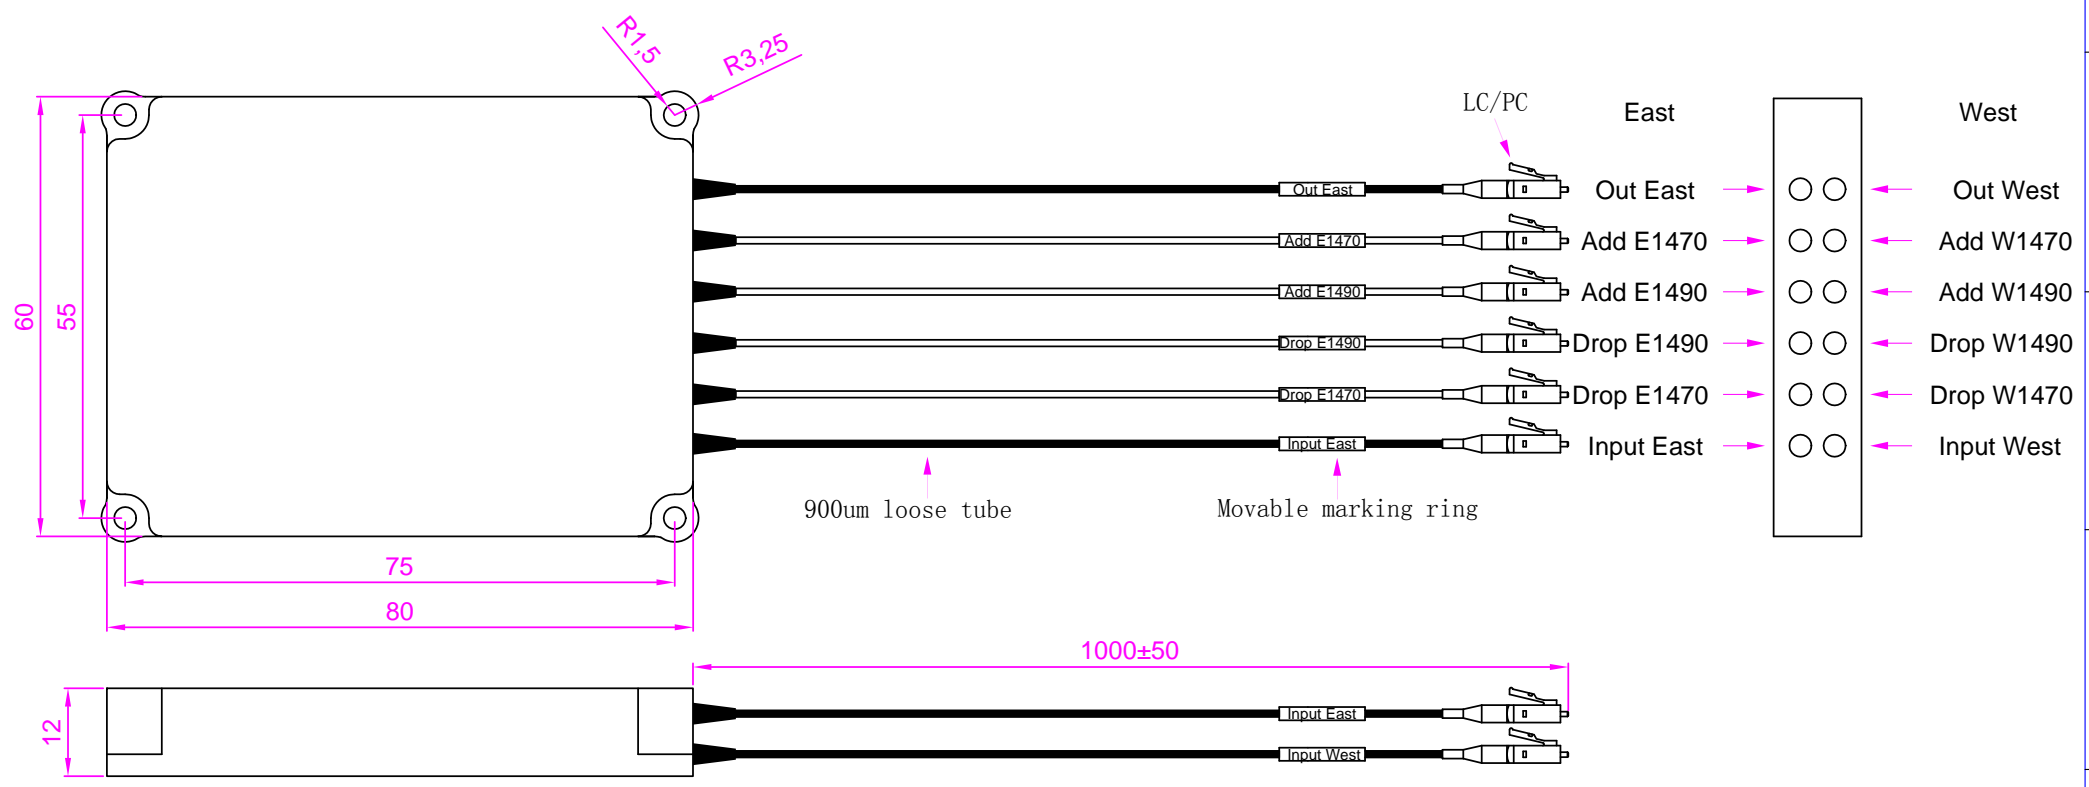

A B C D E F G H

Version	Date	Amending content	Editor
A/0	2017.05.19	/	YH

1  
2  
3  
4  
5  
6

Note:  
1. Material: ABS;  
2. Colour: Black.

Title	CWDM OADM Module (Two-way 2CH)			 <b>HYC</b> Page:3-1
Item number	/	Drawing No.	HYC-WDM-008	
Drawing	YH	Date	2017.05.19	
Check	LK	Version	A/0	
Approval	LSC	Unit:mm	⊕	

Note:  
 1. Material: ABS;  
 2. Colour: Black.

Title	CWDM OADM Module (One-way 4CH)			 <b>HYC</b> Page:3-2
Item number	/	Drawing No.	HYC-WDM-008	
Drawing	YH	Date	2017.05.19	
Check	LK	Version	A/0	
Approval	LSC	Unit:mm	⊕ 	

A B C D E F G H

Version	Date	Amending content	Editor
A/0	2017.05.19	/	YH

1  
2  
3  
4  
5  
6

Note:  
1. Material: ABS;  
2. Colour: Black.

Title	CWDM OADM Module (One-way 8CH)			 <b>HYC</b> Page:3-3
Item number	/	Drawing No.	HYC-WDM-008	
Drawing	YH	Date	2017.05.19	
Check	LK	Version	A/0	
Approval	LSC	Unit:mm	⊕ □	