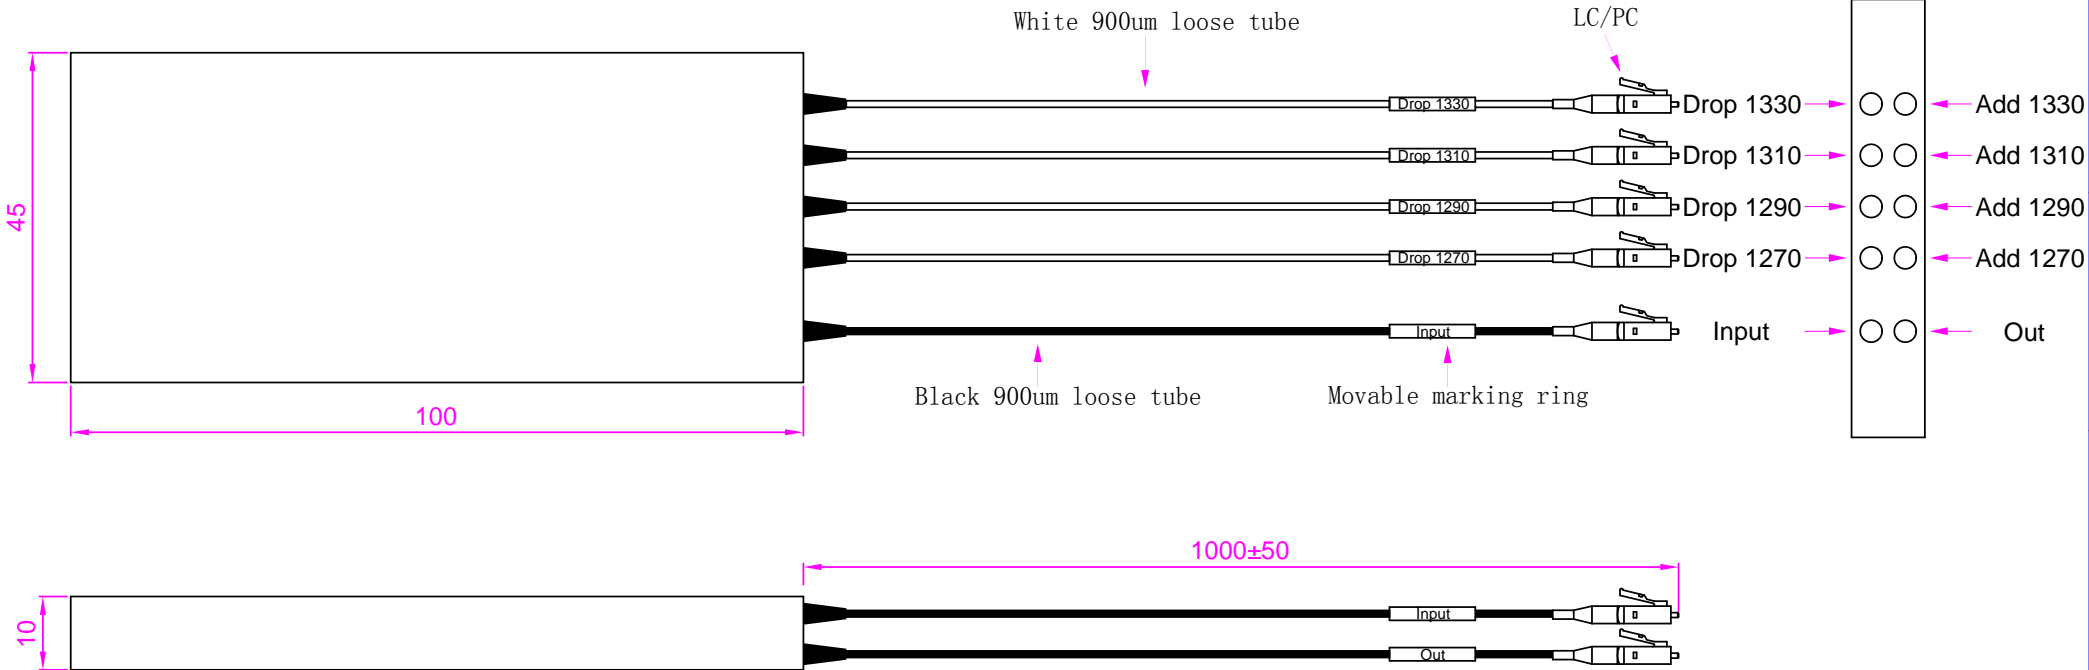

A B C D E F G H

Version	Date	Amending content	Editor
A/0	2017.05.19	/	YH

1  
2  
3  
4  
5  
6

Note:  
1. Material: ABS;  
2. Colour: Black.

Title	CWDM OADM Module (Two-way 2CH)			 <b>HYC</b> Page:3-1
Item number	/	Drawing No.	HYC-WDM-008	
Drawing	YH	Date	2017.05.19	
Check	LK	Version	A/0	
Approval	LSC	Unit:mm	⊕	

Note:  
 1. Material: ABS;  
 2. Colour: Black.

Title	CWDM OADM Module (One-way 4CH)			 <b>HYC</b> Page:3-2
Item number	/	Drawing No.	HYC-WDM-008	
Drawing	YH	Date	2017.05.19	
Check	LK	Version	A/0	
Approval	LSC	Unit:mm	⊕ 	