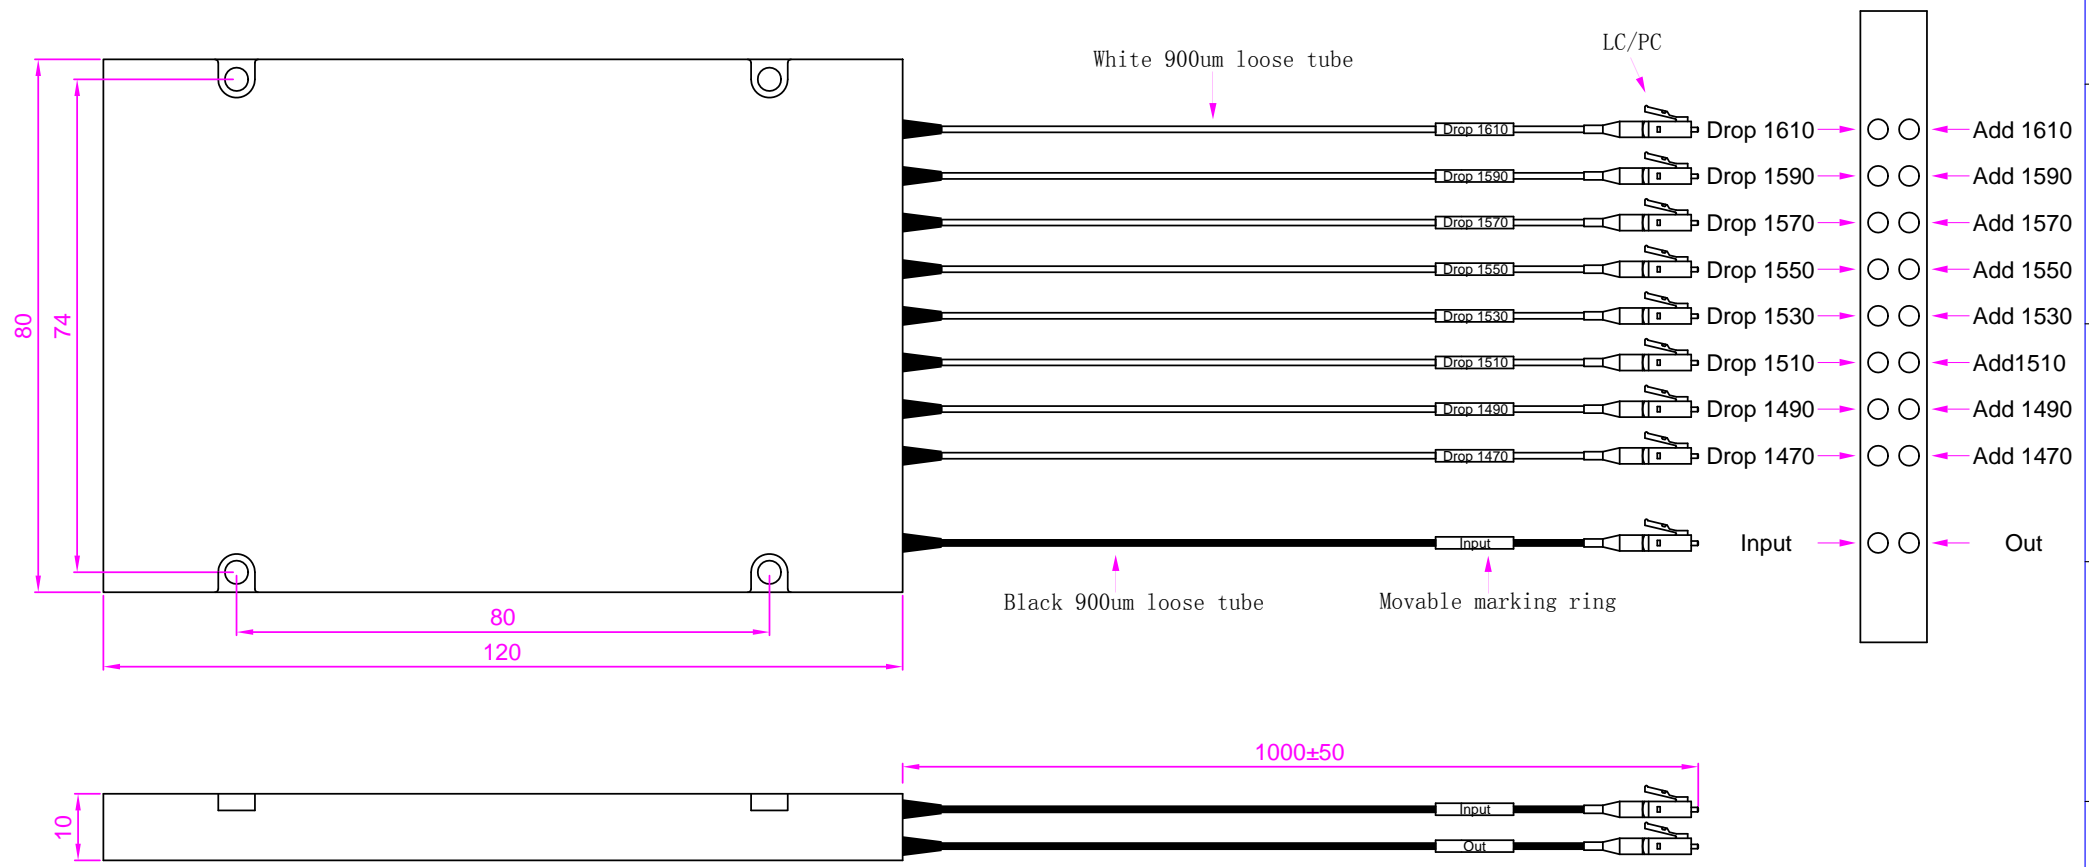

A B C D E F G H

Version	Date	Amending content	Editor
A/0	2017.05.19	/	YH

1
2
3
4
5
6

Note:
1. Material: ABS;
2. Colour: Black.

Title	CWDM OADM Module (One-way 8CH)			 HYC Page:3-3
Item number	/	Drawing No.	HYC-WDM-008	
Drawing	YH	Date	2017.05.19	
Check	LK	Version	A/0	
Approval	LSC	Unit:mm	⊕ □