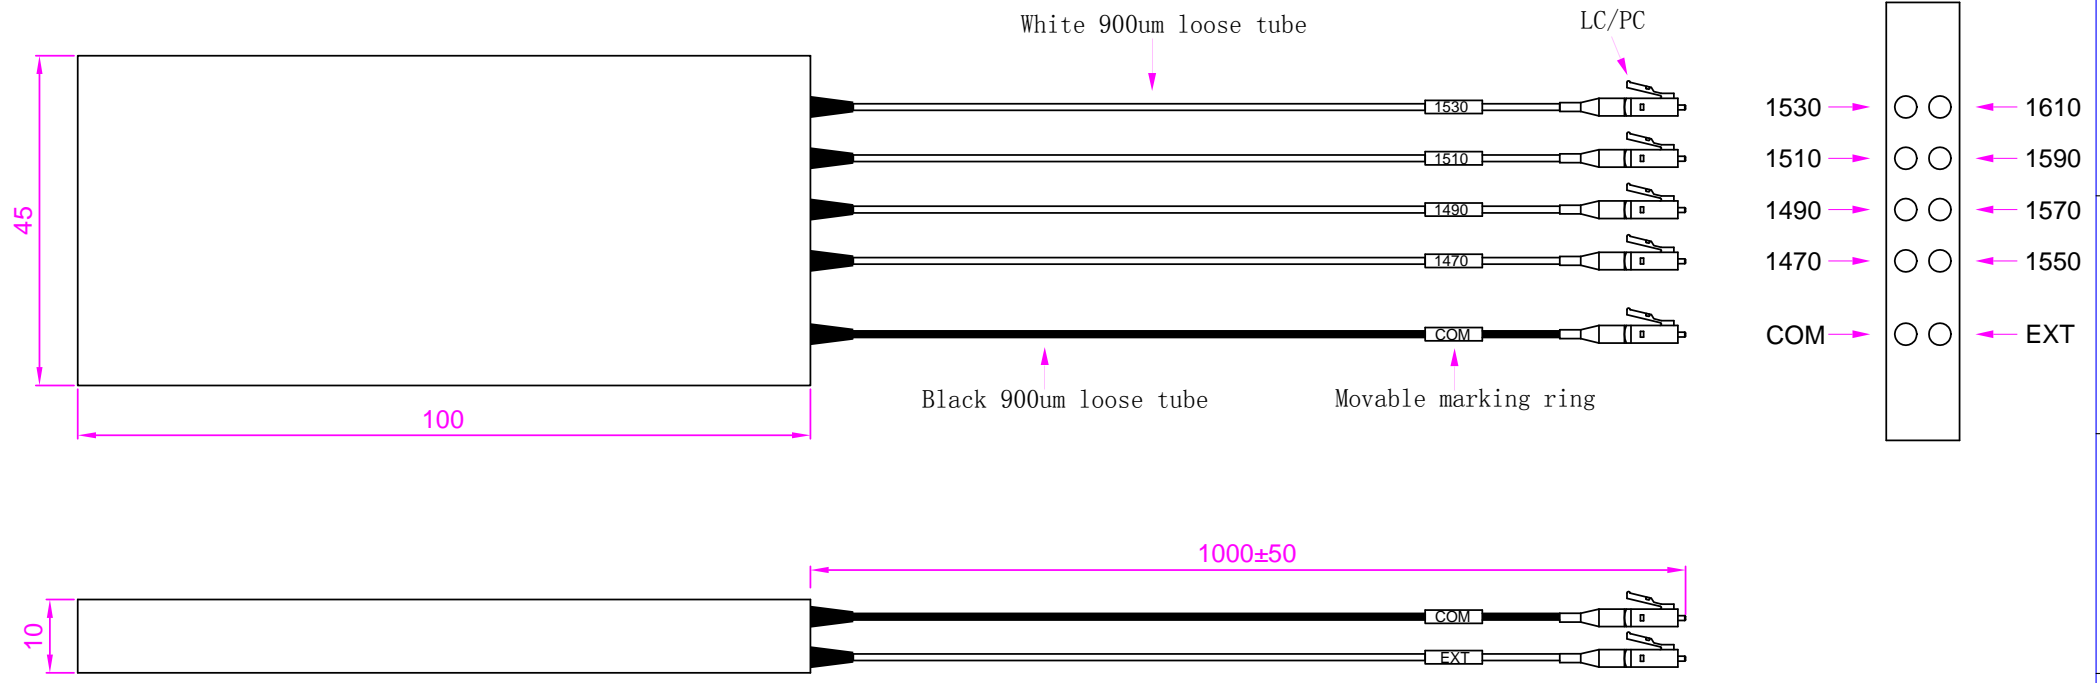

A B C D E F G H

Version	Date	Amending content	Editor
A/0	2017.05.19	/	YH

Note:
 1. Material: ABS;
 2. Colour: Black.

Title	CWDM MUX&DEMUX ABS Module (8CH+EXT)			 HYC Page:3-1
Item number	/	Drawing No.	HYC-WDM-004	
Drawing	YH	Date	2017.05.19	
Check	LK	Version	A/0	
Approval	LSC	Unit:mm	⊕	

A B C D E F G H

Version	Date	Amending content	Editor
A/0	2017.05.19	/	YH

1
2
3
4
5
6

Note:
1. Material: ABS;
2. Colour: Black.

Title	CWDM MUX&DEMUX ABS Module (8CH+EXT)			 HYC Page:3-2
Item number	/	Drawing No.	HYC-WDM-004	
Drawing	YH	Date	2017.05.19	
Check	LK	Version	A/0	
Approval	LSC	Unit:mm	⊕ 	

A B C D E F G H

Version	Date	Amending content	Editor
A/0	2017.05.19	/	YH

1
2
3
4
5
6

Note:
1. Material: ABS;
2. Colour: Black.

Title	CWDM MUX&DEMUX ABS Module(16CH)		
Item number	/	Drawing No.	HYC-WDM-004
Drawing	YH	Date	2017.05.19
Check	LK	Version	A/0
Approval	LSC	Unit:mm	⊕ □