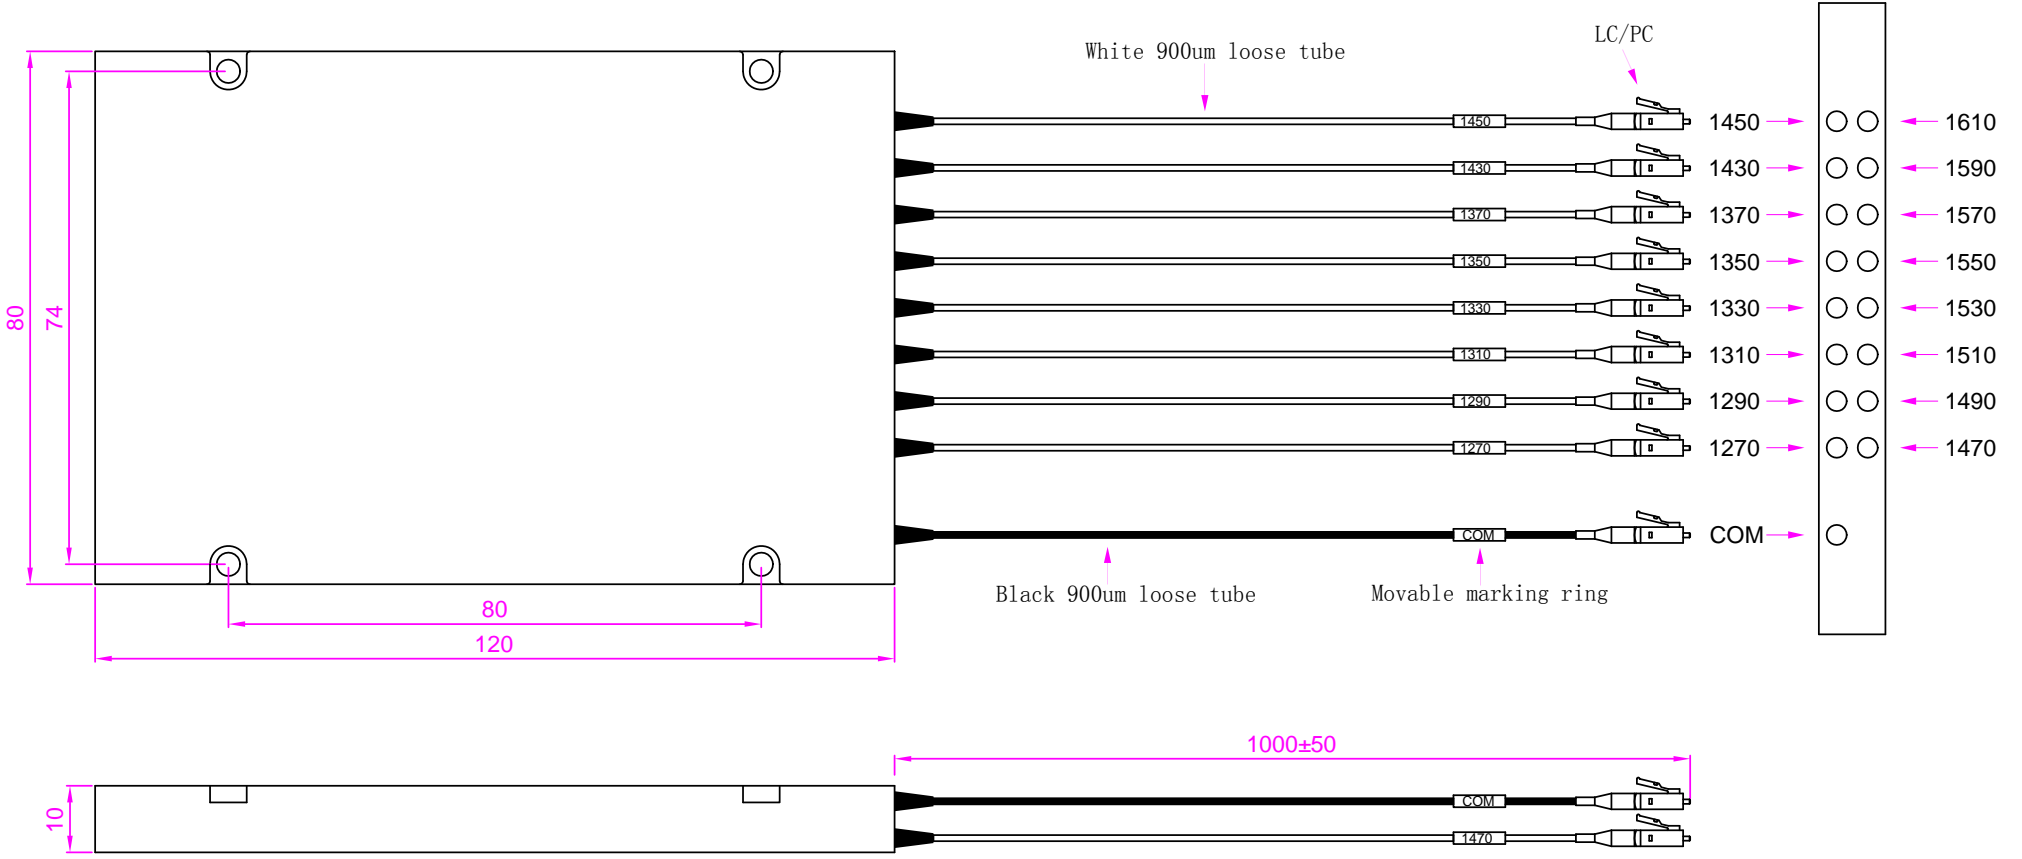

A B C D E F G H

Version	Date	Amending content	Editor
A/0	2017.05.19	/	YH

1
2
3
4
5
6

Note:
1. Material: ABS;
2. Colour: Black.

Title	CWDM MUX&DEMUX ABS Module (8CH+EXT)			 HYC Page:3-2
Item number	/	Drawing No.	HYC-WDM-004	
Drawing	YH	Date	2017.05.19	
Check	LK	Version	A/0	
Approval	LSC	Unit:mm	⊕ 	

A B C D E F G H

Version	Date	Amending content	Editor
A/0	2017.05.19	/	YH

1
2
3
4
5
6

Note:
1. Material: ABS;
2. Colour: Black.

Title	CWDM MUX&DEMUX ABS Module(16CH)		
Item number	/	Drawing No.	HYC-WDM-004
Drawing	YH	Date	2017.05.19
Check	LK	Version	A/0
Approval	LSC	Unit:mm	⊕ □