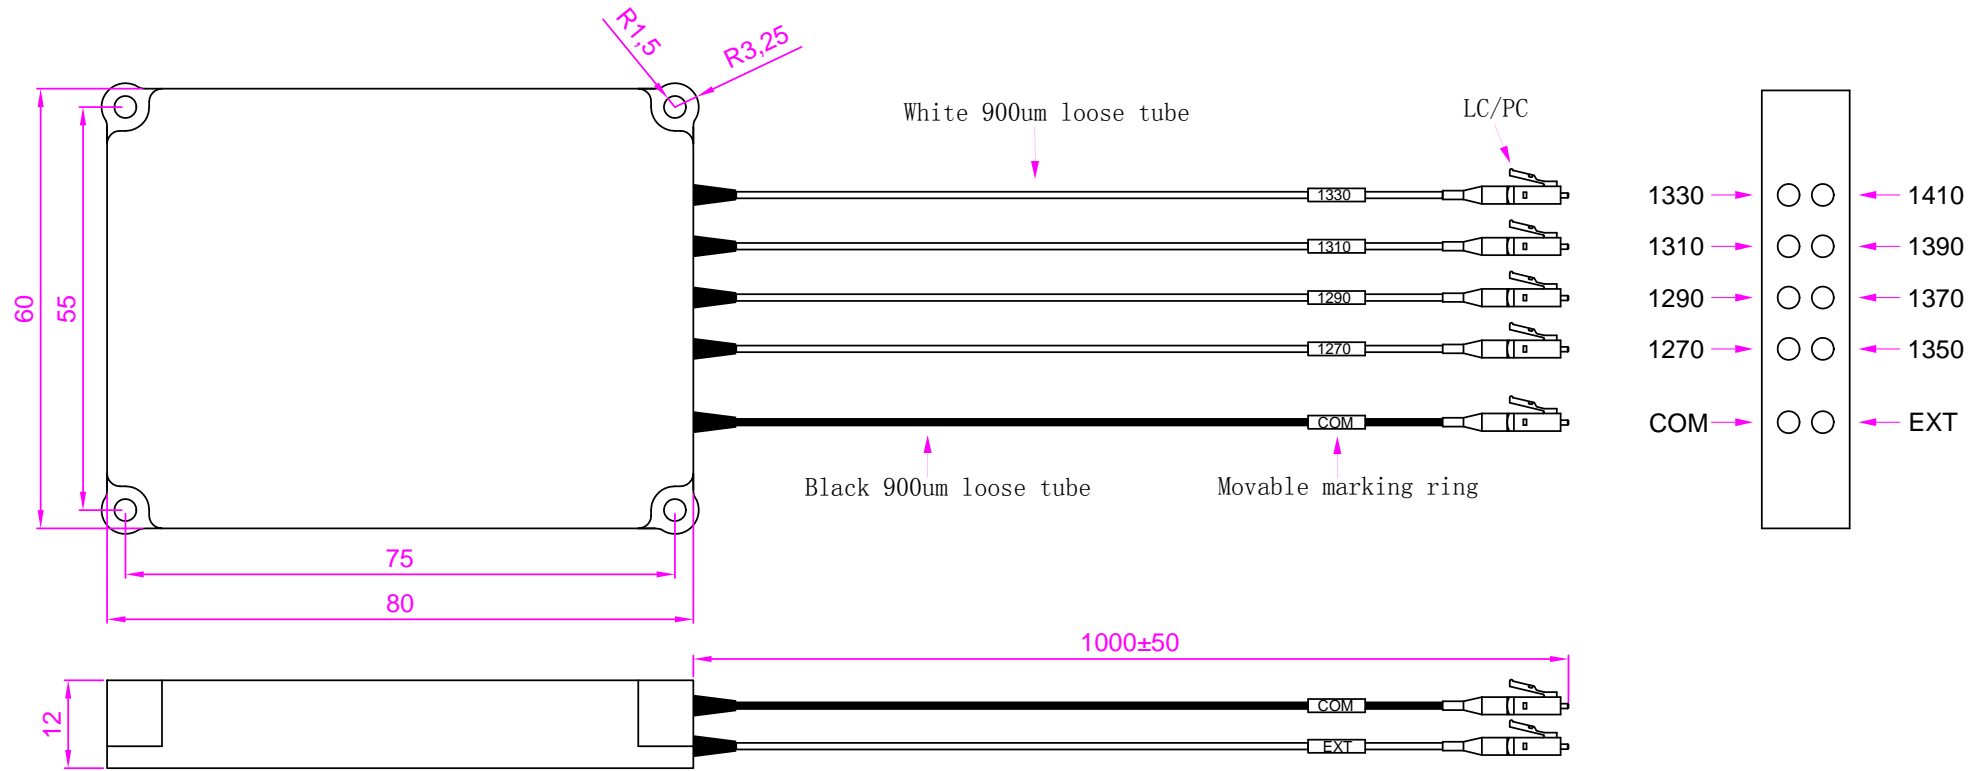

A B C D E F G H

Version	Date	Amending content	Editor
A/0	2017.05.19	/	YH

Note:
 1. Material: ABS;
 2. Colour: Black.

Title	CWDM MUX&DEMUX ABS Module (8CH+EXT)			 HYC Page:3-1
Item number	/	Drawing No.	HYC-WDM-004	
Drawing	YH	Date	2017.05.19	
Check	LK	Version	A/0	
Approval	LSC	Unit:mm	⊕	

A B C D E F G H

Version	Date	Amending content	Editor
A/0	2017.05.19	/	YH

1
2
3
4
5
6

Note:
1. Material: ABS;
2. Colour: Black.

Title	CWDM MUX&DEMUX ABS Module (8CH+EXT)			 HYC Page:3-2
Item number	/	Drawing No.	HYC-WDM-004	
Drawing	YH	Date	2017.05.19	
Check	LK	Version	A/0	
Approval	LSC	Unit:mm	⊕ 	

A B C D E F G H

Version	Date	Amending content	Editor
A/0	2017.05.19	/	YH

1
2
3
4
5
6

Note:
1. Material: ABS;
2. Colour: Black.

Title	CWDM MUX&DEMUX ABS Module(16CH)		
Item number	/	Drawing No.	HYC-WDM-004
Drawing	YH	Date	2017.05.19
Check	LK	Version	A/0
Approval	LSC	Unit:mm	⊕ □